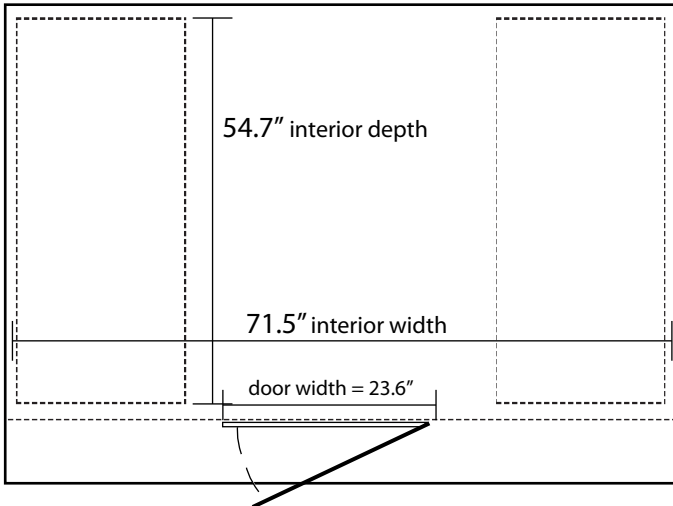

6 Person Sauna

69.7"
Interior Height

76"

75"

54.7" interior depth

71.5" interior width

door width = 23.6"

59"

BENCH DIMENSIONS:
Depth: 17.7"
Width: 54.7"