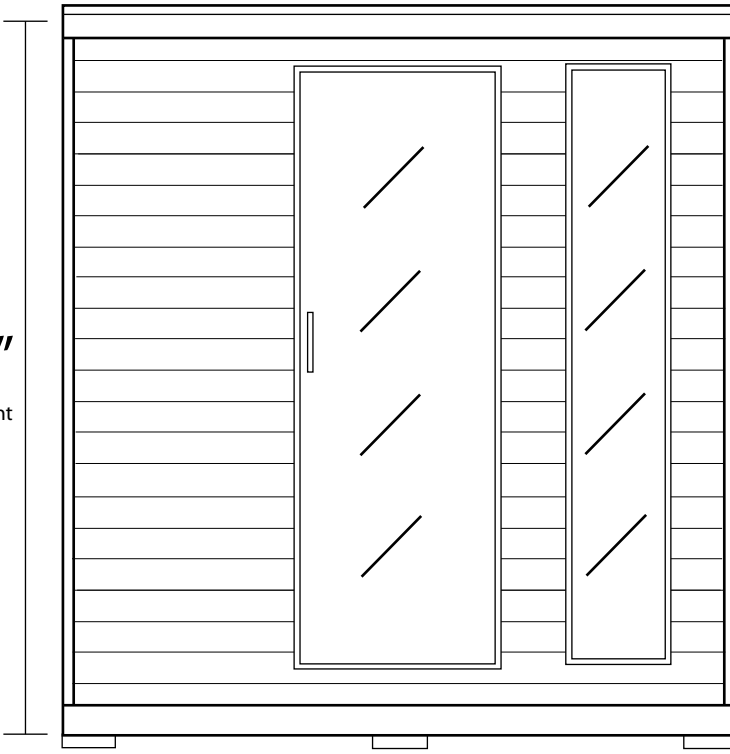

6 Person Sauna

69.7"
Interior Height

76"

75"

54.7" interior depth

71.5" interior width

door width = 23.6"

59"

BENCH DIMENSIONS:
Depth: 17.7"
Width: 54.7"