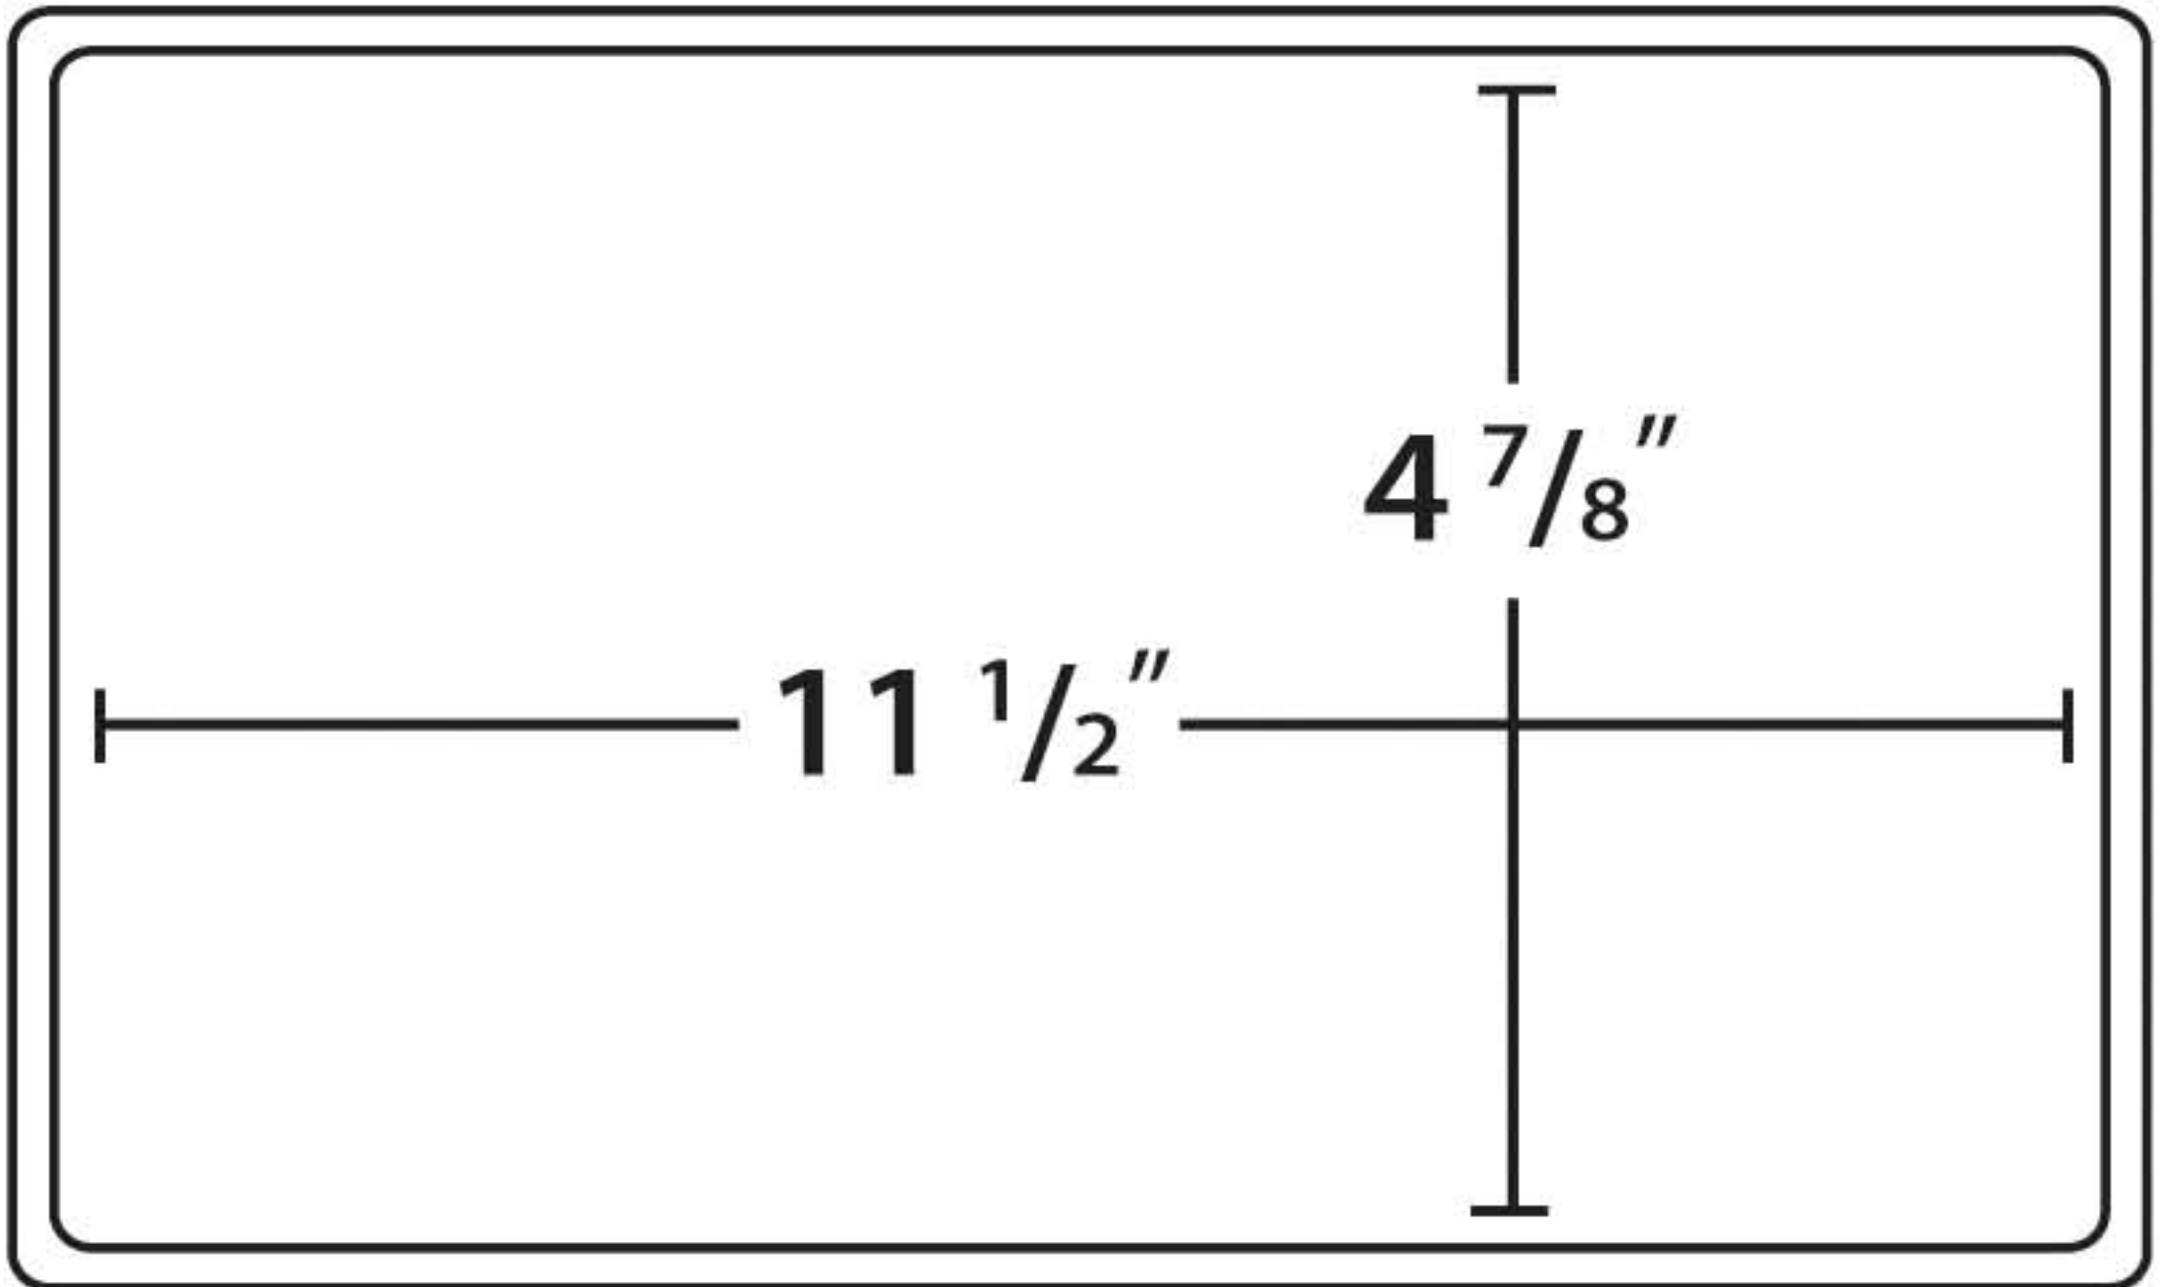

SKIMMER PLUG

MODEL #AGWM-H2

FITS SKIMMER OPENINGS MEASURING:

PRODUCT SPECIFICATIONS:

Fits various widemouth aboveground skimmers, including the following makes/models:

- Hayward® SP1091WM
- Kokido® K002WBX
- Waterway® Flo-Pro II Widemouth

May fit other skimmer makes/models, please refer to the dimensions shown on illustration.