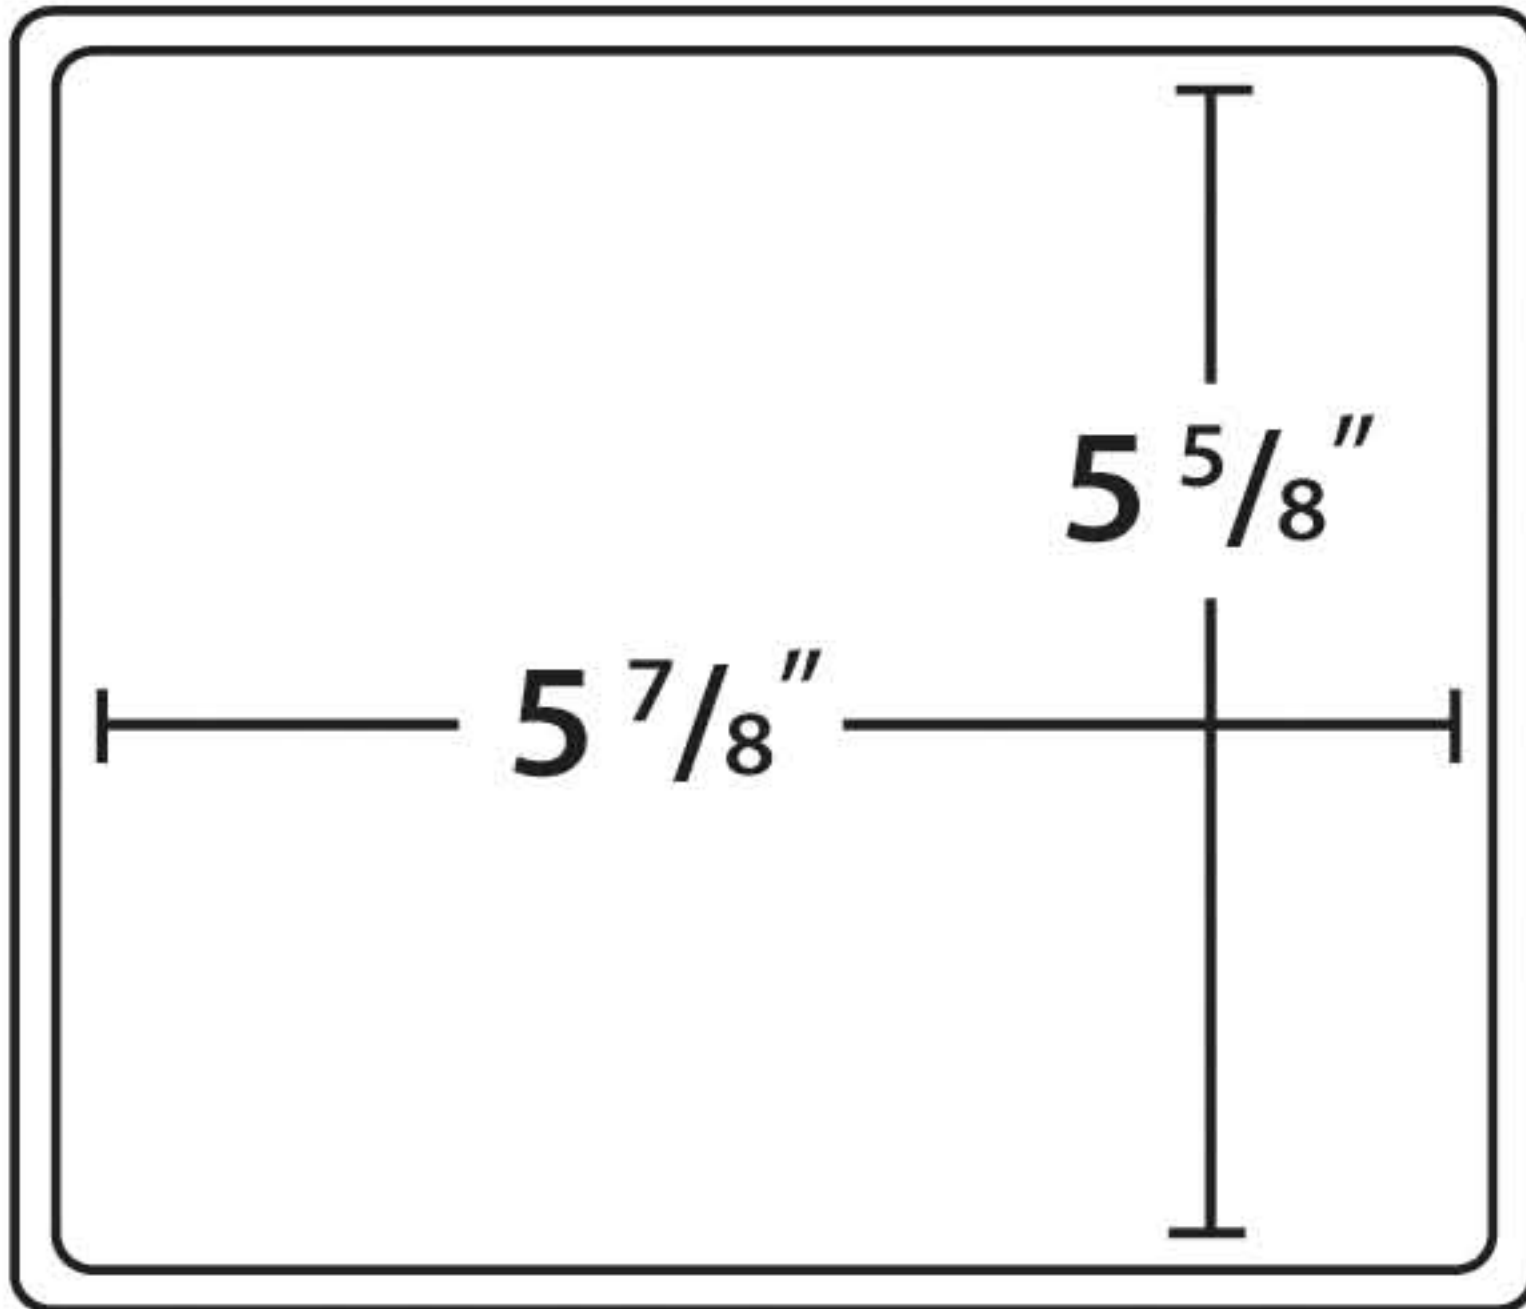

# SKIMMER PLUG

### FITS SKIMMER OPENINGS MEASURING:

### PRODUCT SPECIFICATIONS:

*Fits most standard 6" aboveground skimmers, including the following makes/models:*

- Hayward® SP1091LX
- Aquador® 1090
- Kokido K001WBX
- Proline® Standard 60496

May fit other skimmer makes/models, please refer to the dimensions shown on illustration.