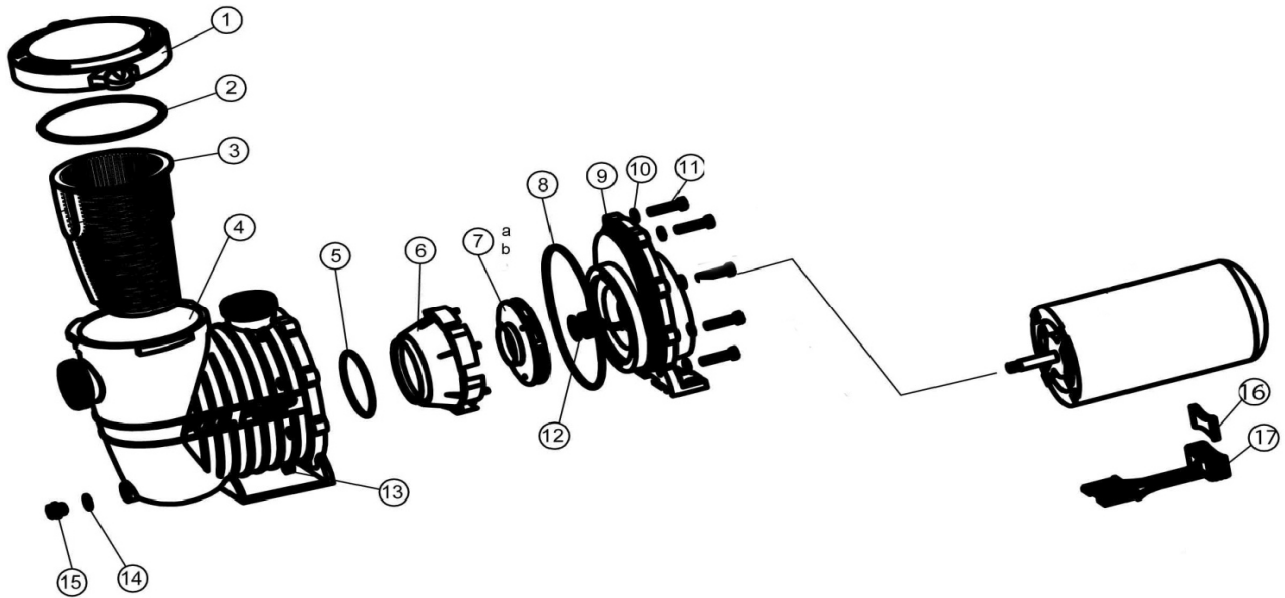

SANDMAN FILTER PARTS NE6150A (18") & NE6170A (22")

REF #	Mrf Model #	Order #	Description	Qty
1A	AC 18601	NEP2121	18" sand filter base	1
1B	AC 22601	NEP2122	22"sand filter base	1
2	AC 22602	NEP2123	Drain plug assembly	1
3	AC 18604	NEP2124	Lateral for 18" and 22" sand filter	1
4 A	AC 18605	NEP2125	Center pipe & folding umbrella lateral holder for 18" sand filter	1
4 B	AC 22605	NEP2126	Center pipe & folding umbrella lateral holder for 22" sand filter	1
5 A	AC 18606	NEP2127	Air release assembly 18" sand filter 380 mm	1
5 B	AC 22606	NEP2128	Air release assembly 22" sand filter 490mm	1
6 A	AC 18607	NEP2129	18" Filter tank	1
6 B	AC 22607	NEP2130	22" Filter tank	1
7	AC 18608	NEP2131	Flange clamp	1
8	AC 18609	NEP2132	O-ring for valve/tank	1
9	AC 08621RP	NEP2133	6-way valve	1

SANDMAN PUMP NE6150B/6170B PARTS BREAKDOWN

KEY #	MFR Part #	Order #	Description	1 HP NE6150B	1.5 HP NE6170B
1	AC 81361	NEP2134	PUMP LID	1	1
2	AC 81396	NEP2135	PUMP LID O-RING	1	1
3	AC 81434	NEP2136	PUMP BASKET	1	1
4	AC 81469	NEP2137	STRAINER CASING	1	1
5	AC 81477	NEP2138	DIFUSSER O-RING	1	1
6	AC 81485	NEP2139	DIFUSSER	1	1
7A	AC 81493	NEP2140	IMPELLAR 1. HP	1	
7B	AC 81507	NEP2141	IMPELLAR 1.5 HP		1
8	AC 81523	NEP2143	CASING O-RIG	1	1
9	AC 81531	NEP2144	SEAL PLATE	1	1
10	AC 81558	NEP2145	HOUSING WASHER	8	8
10	AC 81566	NEP2146	HOUSING BOLTS	8	8
12	AC 81574	NEP2147	SEAL SET	1	1
13	AC 81582	NEP2148	HOUSING NUTS	8	8
14	AC 81590	NEP2149	DRAIN PLUG O-RING	1	1
15	AC 81620	NEP2150	DRAIN PLUG	1	1
16	AC 81655	NEP2151	BASE BRACKET	1	1
17	AC 84476	NEP2152	BRACE BRACKET SUPPORT	1	1