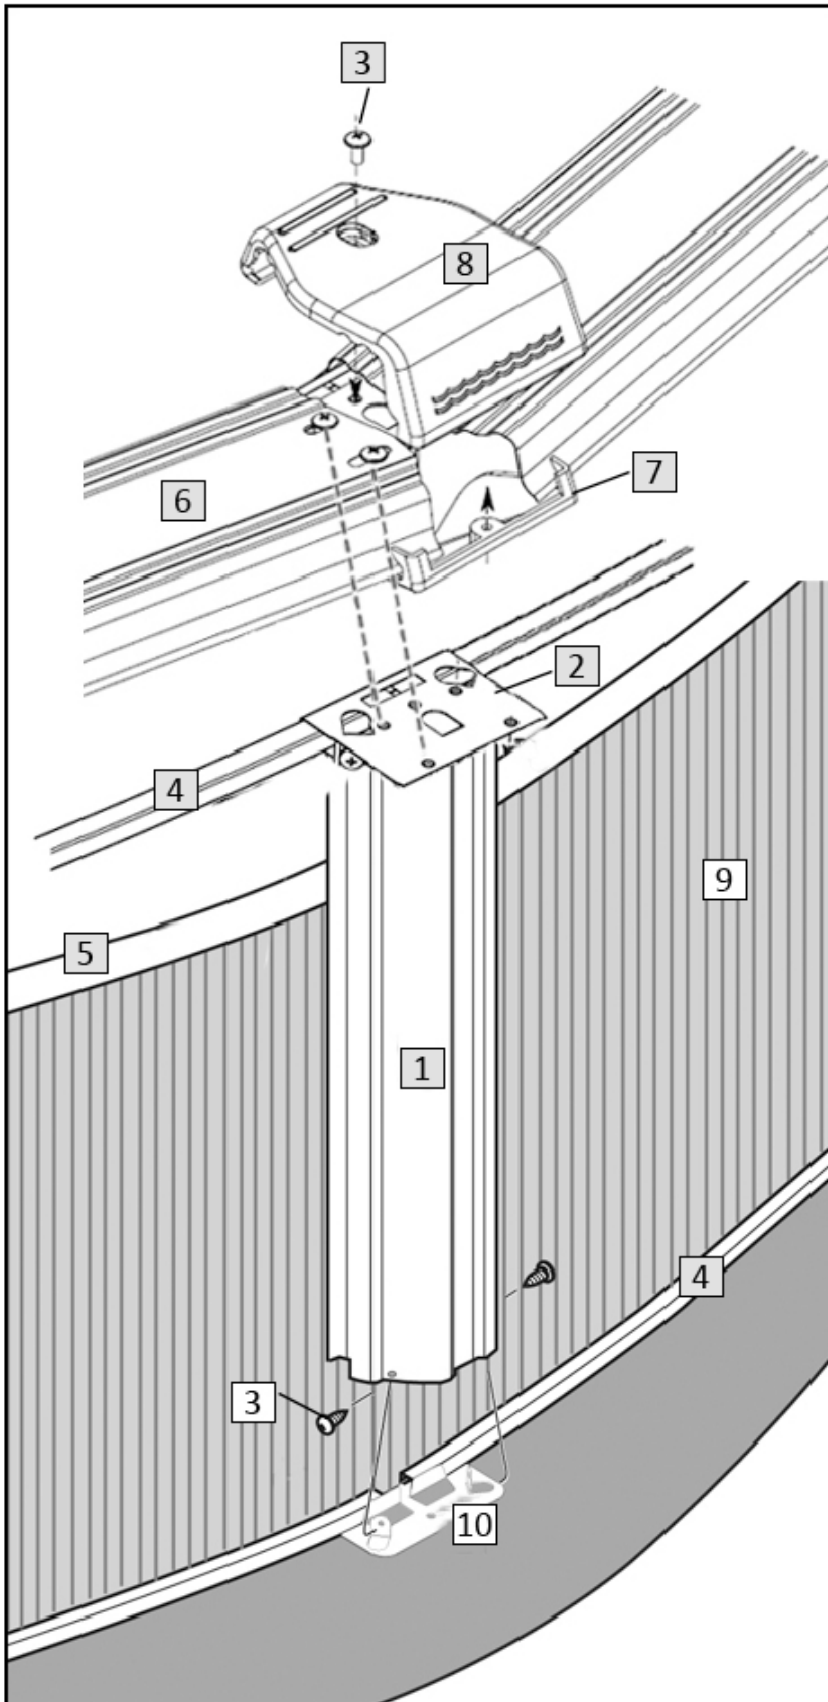

*These part #'s are not available to purchase separately. They must be purchased as the Seat Cover Assembly Bolt Package, Order # NBP1032

Carton Breakdown
Barbados 24' Round 48"
NB1508

Key #	Qty	Part #	Order #	Part Description
WALL CARTON # 2448-HIG-W				
<input type="checkbox"/>	9	1	48" Wall	----- Highland Park Gray
<input type="checkbox"/>	5	18	8100	----- Plastic Edging
48" Wall Joint Bolt Package (Part # 0113, Order # NBP1021)				
<input type="checkbox"/>	3	23	*0513	NBP1021 ¼" x ½" Truss Head Screw
<input type="checkbox"/>	3	45	*0411	NBP1021 ¼" Reinforcing Washer
<input type="checkbox"/>	3	23	*0611	NBP1021 ¼" Nut

*These part #'s are not available to purchase separately. They must be purchased as the Wall Joint Bolt Package, Order # NBP1021

Barbados 24' Round 48"

NB1508

Key #	Part Description
1	6 in Vertical
2	Resin Upper Joint
3	Hardware
4	5/8" Rail
5	Plastic Edging
6	6in Top Seat
7	6in Seat Cover Bracket
8	6in Seat Cover
9	Wall
10	Resin Lower Joint